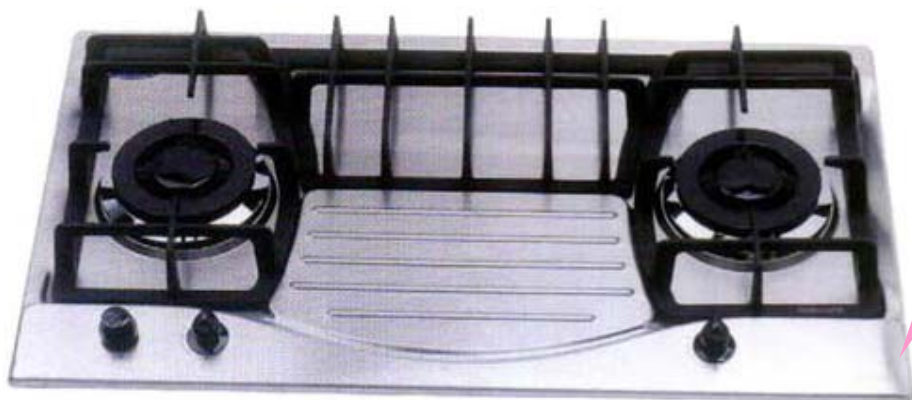

通货膨胀，能省则省！

超值优惠，让您大省特省

$270.00

自行运载，只
限在总部

$290.00

自行运载，只
限在总部