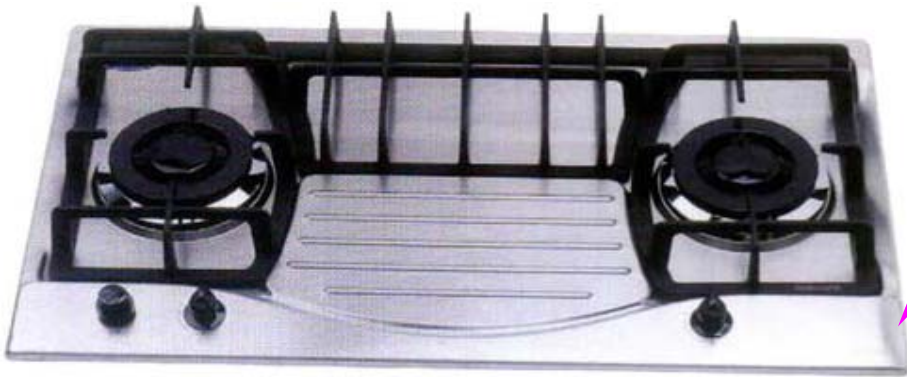

Finding Inflation tough to cope?

We teach you how

$270.00

Cash & Carry
@ HQ

$290.00

Cash & Carry
@ HQ