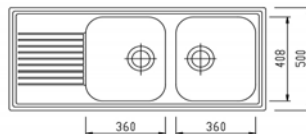

Colour Available: Black, White, GGrey, GBlack, GWhite

Showrooms @

Sole Agent:

Rhoyxon Marketing Pte Ltd

Blk 1064, Eunos Ave 4, #01-159

Singapore 409798

Tel: **6289 4466, 6286 4466**

<http://www.rhoyxon.com>

HQ and Cash & Carry Centre

Blk 1064, Eunos Ave 4, #01-159,

Tel: **6289 4466**

Mon ~ Sat: 10 am ~ 5:30 pm, Sun & P.H: Closed

Blk 123, **Bukit Merah Lane 1,**

#01-88 (Alexandra Village)

Tel: **6275 4466, 6273 3334**

Mon / Wed / Fri: 11 am ~ 7 pm, Sun & P.H: Closed

Blk 8, **Eunos Crescent, #01-2685**

(Along Jalan Eunos Near Eunos MRT Stn.)

Tel: **6747 3071, 6344 2442**

Mon ~ Sat: 10 am ~ 6 pm, Sun & P.H: Closed

Blk 106, **Yishun Ring Road,**

#01-179 (Chong Pang City)

Tel: **6758 8712**

Tue / Thu / Sat: 11 am ~ 7 pm, Sun & P.H: Closed

Catalogue No: **812**

Printed on 16-06-2011