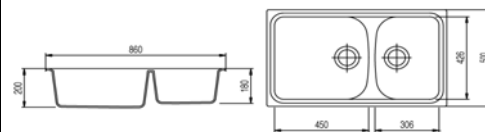

Big Bowl Size: W450 x D426 mm

Small Bowl Size: W306 x D426 mm

Hole Size: W840 x D480 mm

**\$470.00**

Delivery Price

**\$440.00**

Cash & Carry

Colour Available: Brown, Black, White, GGrey

**Ext. Size: W790 x D500 mm**

**Ext. Size: W860 x D500 mm**

**Ideal for Small Kitchen**

**Equal Bowl Sink**

**Model: SP 0792** Free: Cutting Board

Bowl Size: W346 x D430 mm

Bowl Deep: 200 mm (8")

Hole Size: W770 x D480 mm

Easy maintenance

**Ext. Size: W830 x D500 mm**

**Ext. Size: W990 x D500 mm**

**Corner Sink**

**Model: PLA 832** **Free:** Cutting Board  
 Bowl Size: W360 x D408 mm  
 Bowl Deep: 200 mm (8")

**\$770.00**

Delivery Price

Bowl Size: W360 x D408 mm  
 Drainer Board Length: 340 mm (13.5")  
 Bowl Deep: 200 mm (8")  
 Hole Size: W1140 x D480 mm

**Colour Available:**

Black, White, Brown  
 GBlack, GWhite  
 GGrey, GBeige

**\$535.00**