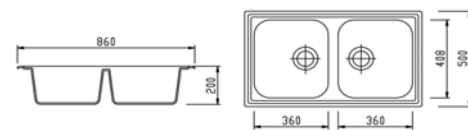

Colour Available: Black, White