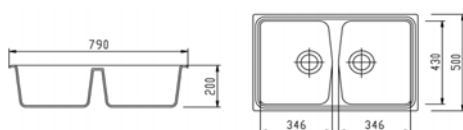

Big Bowl Size: W450 x D426 mm

Small Bowl Size: W306 x D426 mm

Hole Size: W840 x D480 mm

**\$470.00**

Delivery Price

**\$440.00**

Cash & Carry

Colour Available: Brown, Black, White, GGrey

**Ext. Size: W790 x D500 mm**

**Ext. Size: W860 x D500 mm**

**Ideal for Small Kitchen**

**Equal Bowl Sink**

**Model: SP 0792** Free: Cutting Board

Bowl Size: W346 x D430 mm

Bowl Deep: 200 mm (8")

Hole Size: W770 x D480 mm

**\$450.00**

Delivery Price

**\$420.00**

Cash & Carry

Colour Available: Brown, White, GGrey, GBlack, GWhite, GBeige

**Model: PL 0862** Free: Cutting Board

Bowl Size: W360 x D408 mm

Bowl Deep: 200 mm (8")

Easy maintenance

**Ext. Size: W830 x D500 mm**

**Ext. Size: W990 x D500 mm**

**Corner Sink**

**Model: PLA 832** **Free:** Cutting Board  
 Bowl Size: W360 x D408 mm  
 Bowl Deep: 200 mm (8")

**\$770.00**

Delivery Price